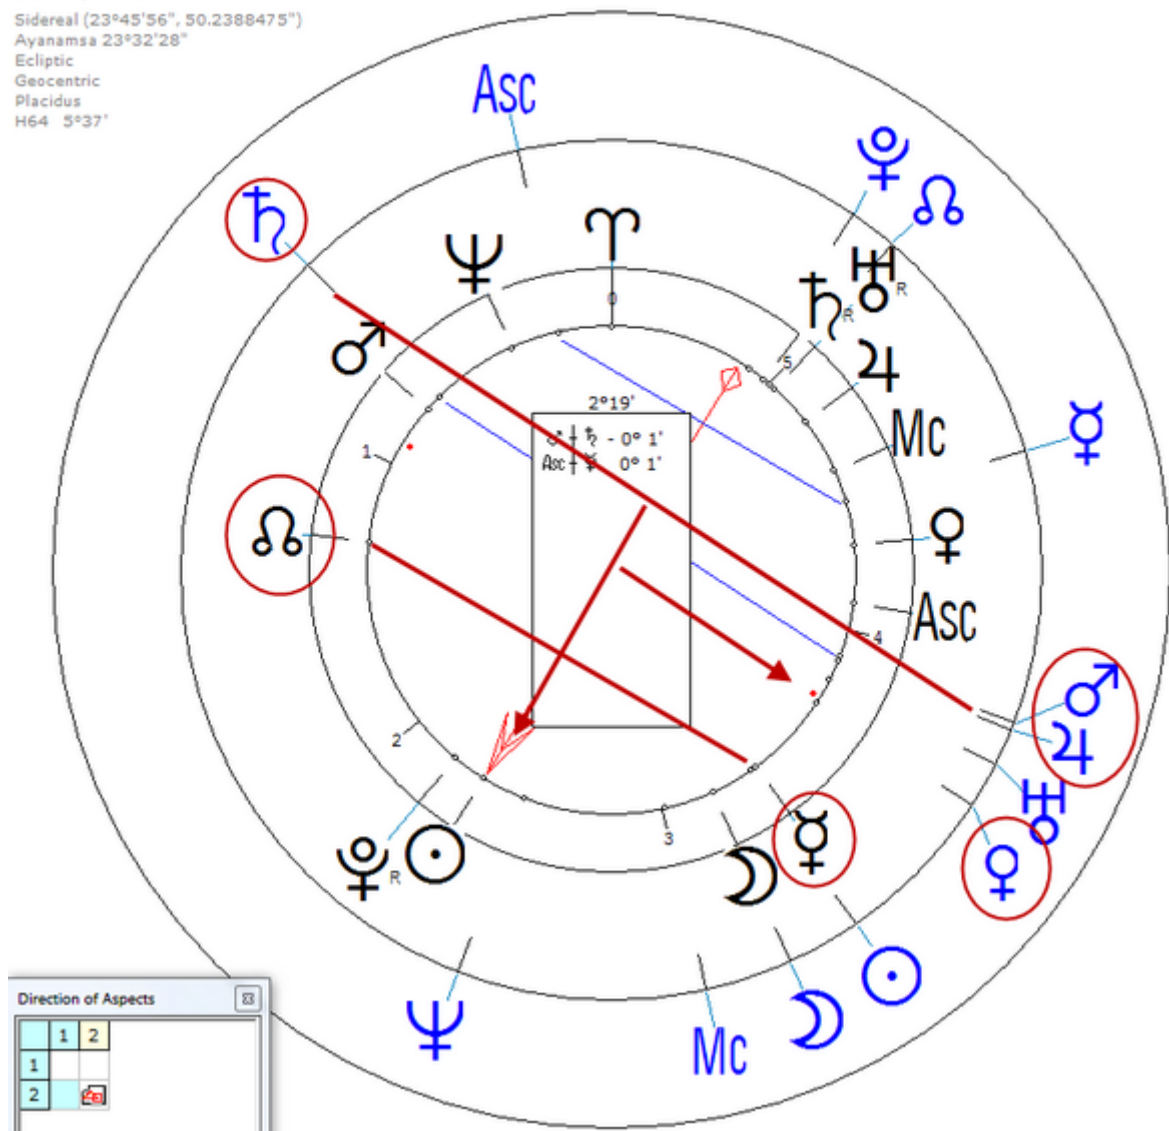

French youth who committed suicide with his friend Valentine on 5/14/1997, at about 5.15 PM MEDT, Somain, France.

Progressed Lunar Return (Harmonic 64)

Lunar $\♂/\♃$ = Lunar $\♀$ (love of Cobain) = $\♀_n/\♁_n = \odot_n$

Lunar $\♀/\♁$ = Lunar $\odot = \♀_n$

$\♂/\♃$ is Gunshot

Leleu, Aurélie
29 March 1984 Thu 14:00 (GMT+2) 50n22 3e17
Somain, France

Sidereal (23°45'56", 50.2388475")
Ayanamsa 23°32'28"
Ecliptic
Geocentric
Placidus
H64 5°37'